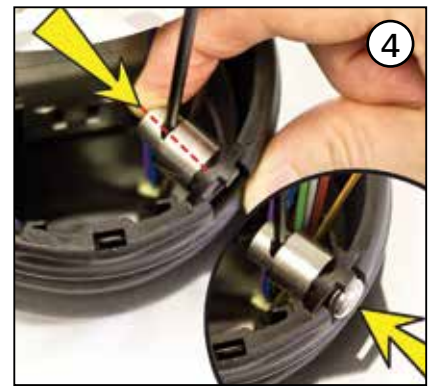

HellermannTyton

Tel: +44 (0) 1604 706633
www.htdata.co.uk

Stay in touch with us!