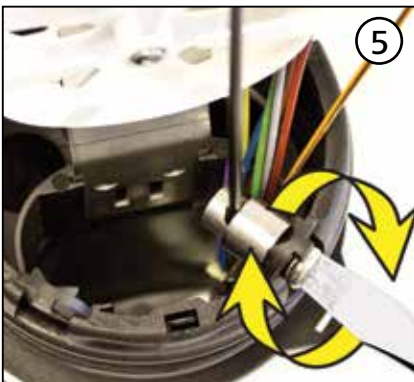

HellermannTyton

Tel: +44 (0) 1604 706633
www.htdata.co.uk

Stay in touch with us!