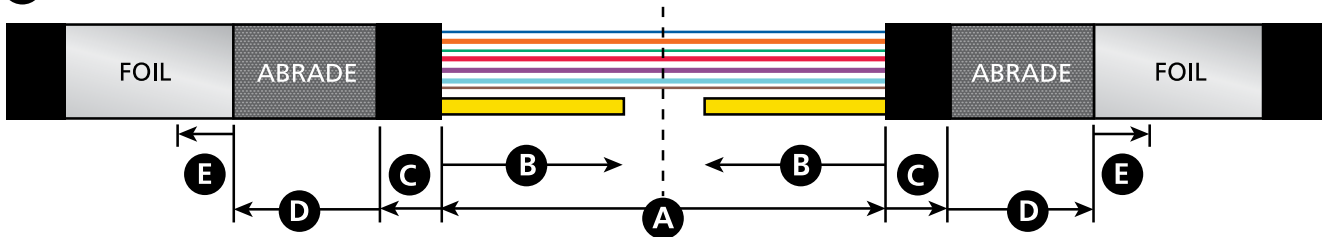

Ø (mm)	Cablelok™
2 x 4.0 - 6.5	LM10C
2 x 6.0 - 9.5	LM20C
2 x 9.0 - 12.5	LM30C
2 x 12.5 - 15.0	LM40C

1 Cablelok Loop

2 Cablelok

3 Heatshrink Loop

4 Heatshrink

	A	B	C	D	E
1	2000mm	150mm	50mm	-	-
2	1600mm	150mm	50mm	-	-
3	2000mm	150mm	20mm	100mm	20mm
4	1600mm	150mm	20mm	100mm	20mm