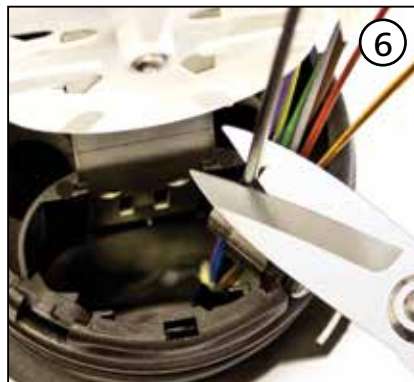

HellermannTyton

Tel: +44 (0) 1604 706633
www.htdata.co.uk

Stay in touch with us!