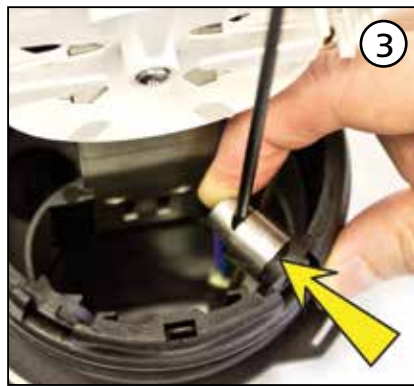

HellermannTyton

Tel: +44 (0) 1604 706633
www.htdata.co.uk

Stay in touch with us!