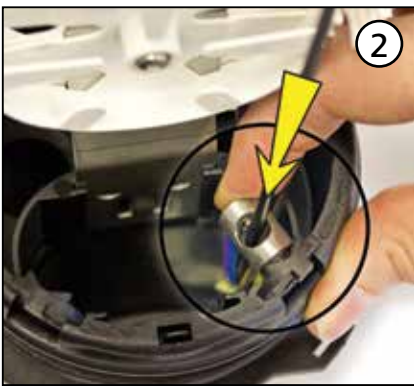

HellermannTyton

Tel: +44 (0) 1604 706633
www.htdata.co.uk

Stay in touch with us!