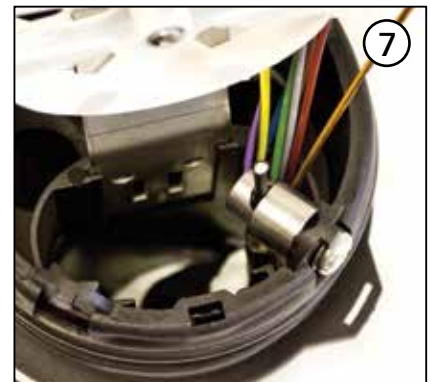

HellermannTyton

Tel: +44 (0) 1604 706633
www.htdata.co.uk

Stay in touch with us!