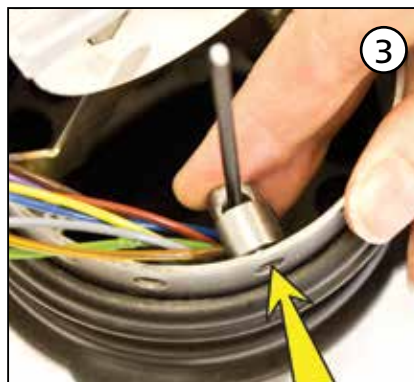

HellermannTyton

Tel: +44 (0) 1604 706633
www.htdata.co.uk

Stay in touch with us!