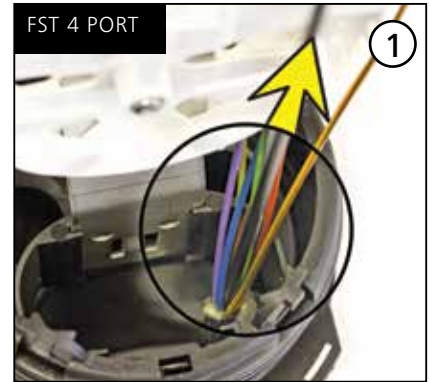

HellermannTyton

Tel: +44 (0) 1604 706633
www.htdata.co.uk

Stay in touch with us!