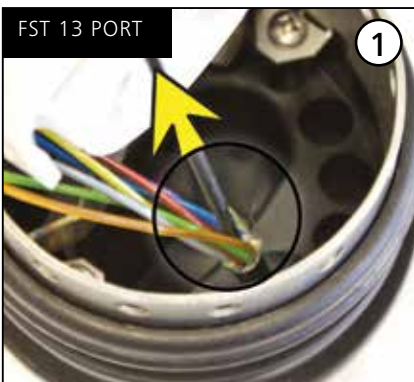

HellermannTyton

Tel: +44 (0) 1604 706633
www.htdata.co.uk

Stay in touch with us!