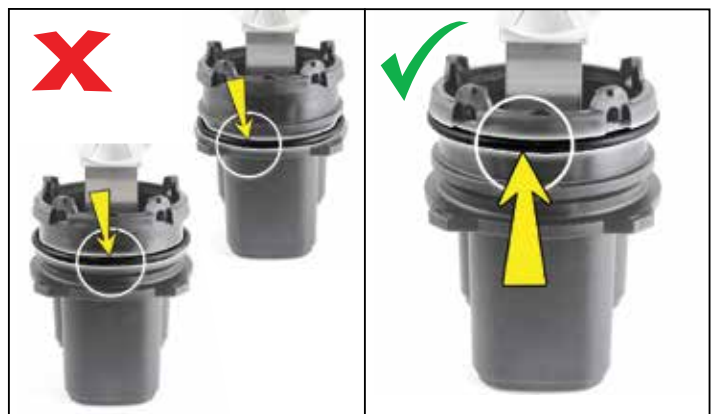

Port	Number of Ports	Cable Range (mm)	
		Cablelok	Heatshrink
LM	1	2 x 4.0 – 15.0	2 x 8.0 – 22.0
B	2 or 3	4.8 – 16.5	6.0 – 19.0
R	10	1.7 – 9.5	-

Port - port - Anschluß - Port - puerto - porto - porta - Port - Port - Port - Racord - port - poort

Number of Ports - Nombre de ports - Anzahl der Anschlüsse - Antal portar - Número de puertos - Número de portos - Numero di porte - Portok száma - Numar racorduri - Počet portů - Antall porter - Število portov - Aantal poorten

Heatshrink - Thermo rétractable - Wärmeschrumpfschlauch - Krymslang - Termoretráctil - Termorretráteis - Termorestringente - Zsugorcső - Termocontractibil - Teplem smrštiteľné hadice - krympestrømpe - toploskrča cev - Krimpkaus