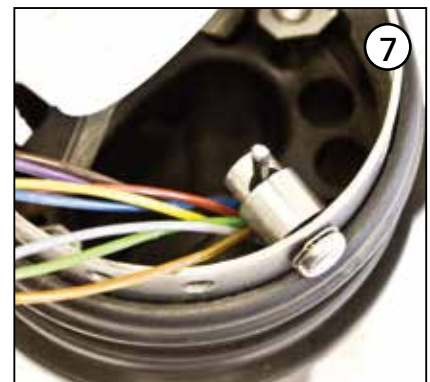

HellermannTyton

Tel: +44 (0) 1604 706633
www.htdata.co.uk

Stay in touch with us!