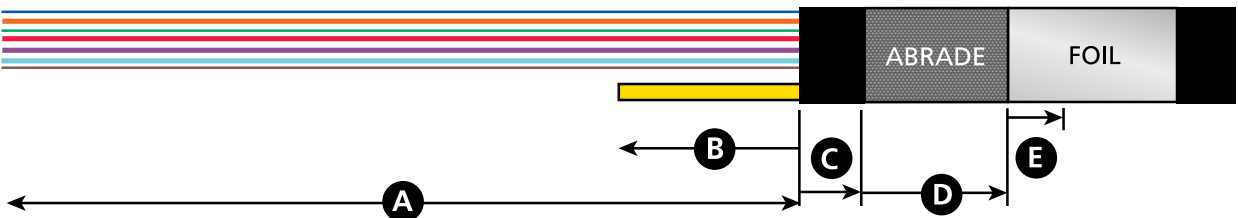

Ø (mm)	Cablelok™
2 x 4.0 - 6.5	LM10C
2 x 6.0 - 9.5	LM20C
2 x 9.0 - 12.5	LM30C
2 x 12.5 - 15.0	LM40C

1 Cablelok Loop

2 Cablelok

3 Heatshrink Loop

4 Heatshrink

	A	B	C	D	E
1	2000mm	150mm	50mm	-	-
2	1600mm	150mm	50mm	-	-
3	2000mm	150mm	20mm	100mm	20mm
4	1600mm	150mm	20mm	100mm	20mm